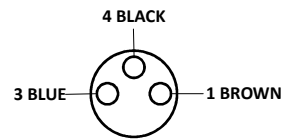

M08 Female Right Angled

All dimensions are in mm.

**General Specification**

Rated Operational Voltage	60 V
Current Rating	4A
Insulation Resistance	>= 100 MΩ
Temperature Range	-25°C ... +75°C
Degree of Protection	IP67

**Pin Assignment**

**Material Specification**

Grip Material	PU
Contact	Cu-Zn
Contact Plating	Gold Plated
Contact Carrier	Nylon 66
Grip Colour	Black
Coupling Nut	Brass Nickel-Plated

**Cable Specification**

Cable Length-L	2 m
Cable Type	3 Core PUR Multi Strand
Sheath Colour	Black
Cross Section of Wire	0.34 sq. mm
Core Dia	1.4 mm
Cable Dia	4.5 ± 0.1 mm
Termination	Partially Stripped

Specifications are subject to change without notice.